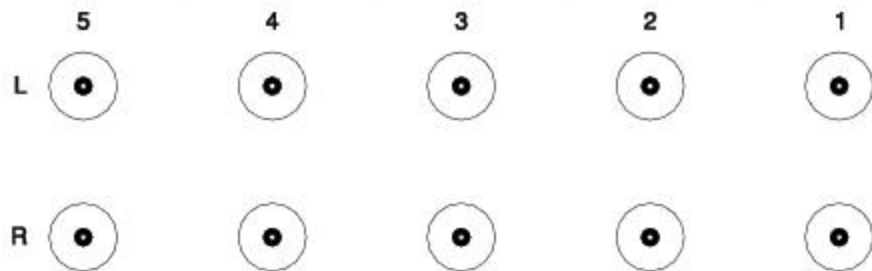

LINE SELECT

VOLUME

BALANCE

MONO

SP1

SP2

Rens Heijris

SP1

L

R

SP2

SERIAL No.01NB1

LINE INPUT