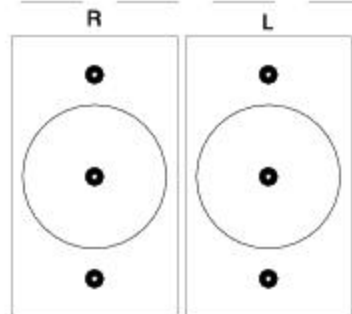

LINE SELECT

VOLUME

BALANCE

MONO

SP1

SP2

Rens Heijris

SP1

L

R

SP2

SERIAL No.01NB1

LINE INPUT